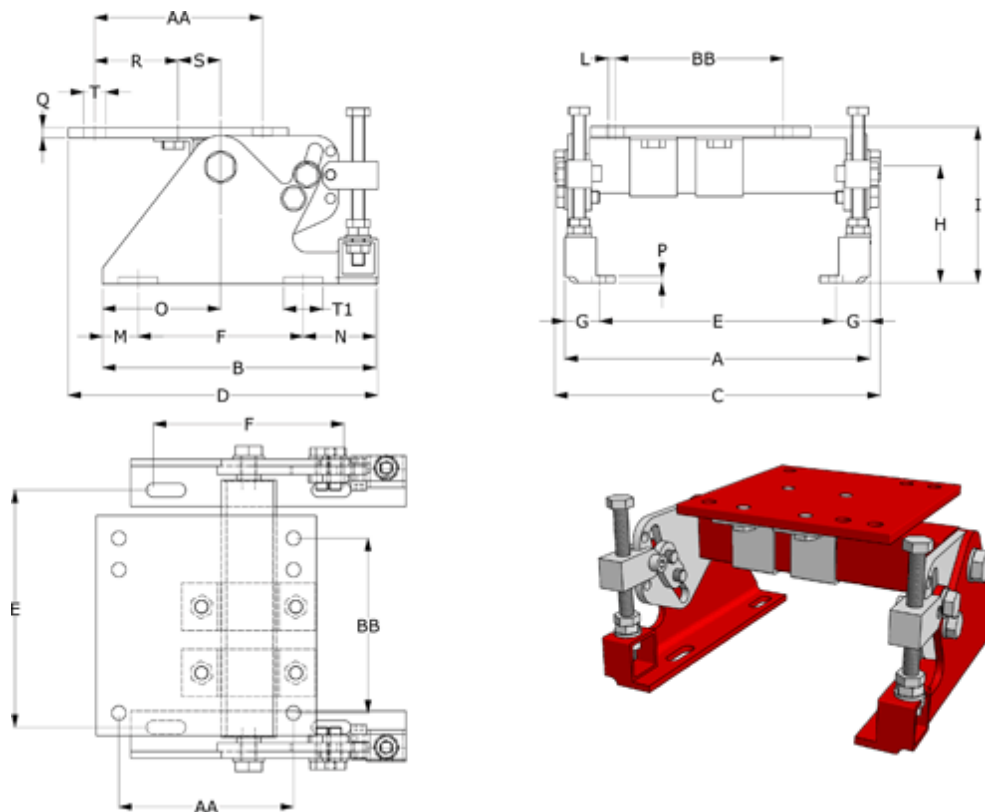

Data Sheet

Article number: 3190501601

Description: Motorbase MB 50-160 self-tensioning
for motorsize 160M/L

Measures

A = 405	G = 45	Q = 16
AA = 254	H = 140	R = 127
B = 350	I = 195	S = 45
BB H7 = 210	L = 7-50	T = 4x13 mm
C = 440	M = 44	T1 = 18.0
D = 396	N = 84	Weight = 34.5
E = 315	O = 160	
F = 222 +32	P = 10	